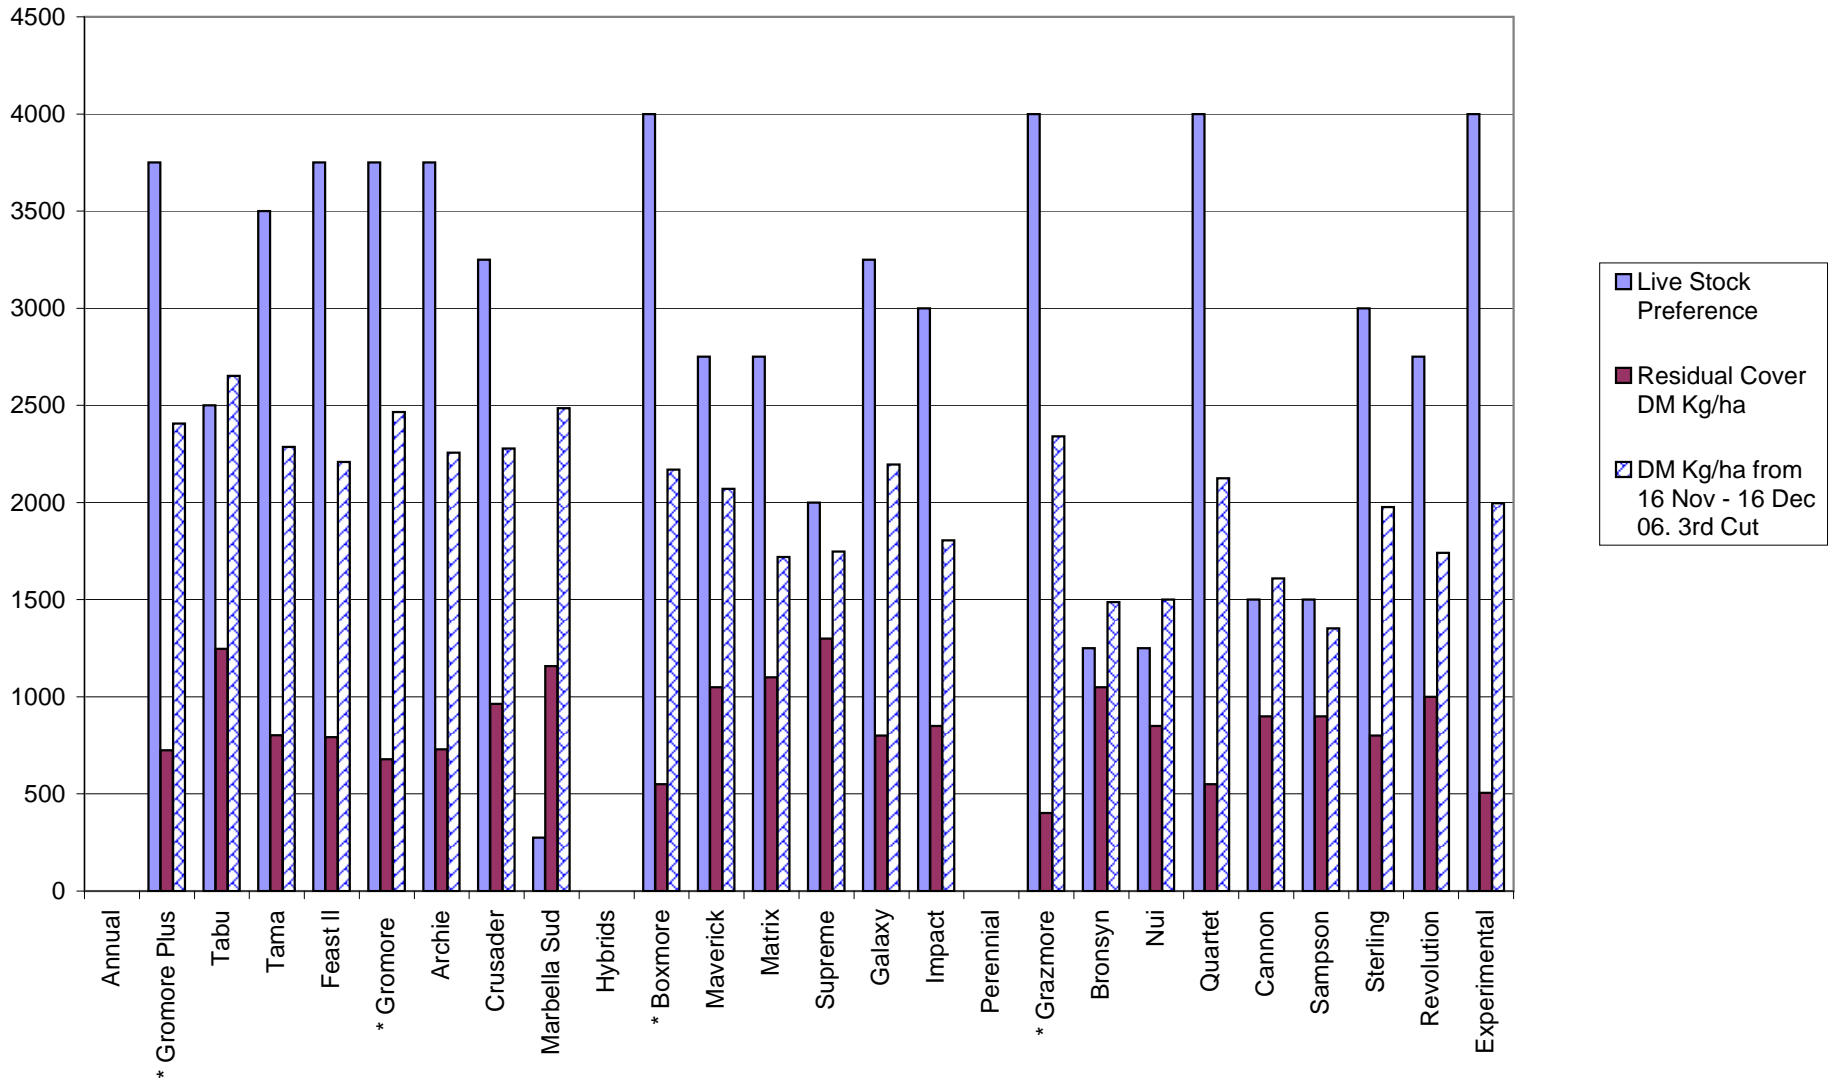

GRAPH 1 Grazing and Growth Trial as at 16 December 2006

Explanation: Ewes and Lambs were given equal access to all varieties and were allowed to graze adlib until most favoured varieties were hard grazed. Scale: 4000 being most favoured.

* Represent **Stevens Seeds** Varieties.