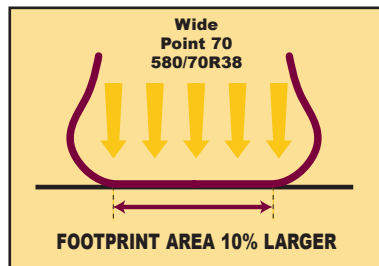

Taurus Point 70

Robust and wide

NEW

The advantages of a wide tyre... for working in the fields

- Improved traction on wet ground accompanied by excellent self-cleaning.
- Reduced rutting for better soil protection.

Extra robust... for farm work

- Greater load capacity than standard tyres.

20.8 R 38	POINT 8	153 A8 (3650 Kg)
580/70 R 38	POINT 70	155 A8 (3875 Kg)

- Wear shape significantly improved compared with the Point 7.
- High resistance to separation due to a new rubber compound.