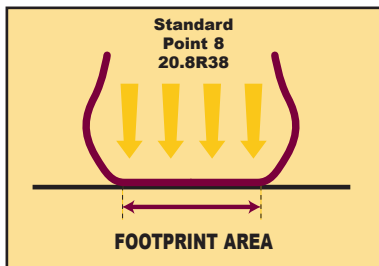

Taurus Point 70

Robust and wide

NEW

The advantages of a wide tyre... for working in the fields

- Improved traction on wet ground accompanied by excellent self-cleaning.
- Reduced rutting for better soil protection.

Extra robust... for farm work

- Greater load capacity than standard tyres.

20.8 R 38	POINT 8	153 A8 (3650 Kg)
580/70 R 38	POINT 70	155 A8 (3875 Kg)

- Wear shape significantly improved compared with the Point 7.
- High resistance to separation due to a new rubber compound.