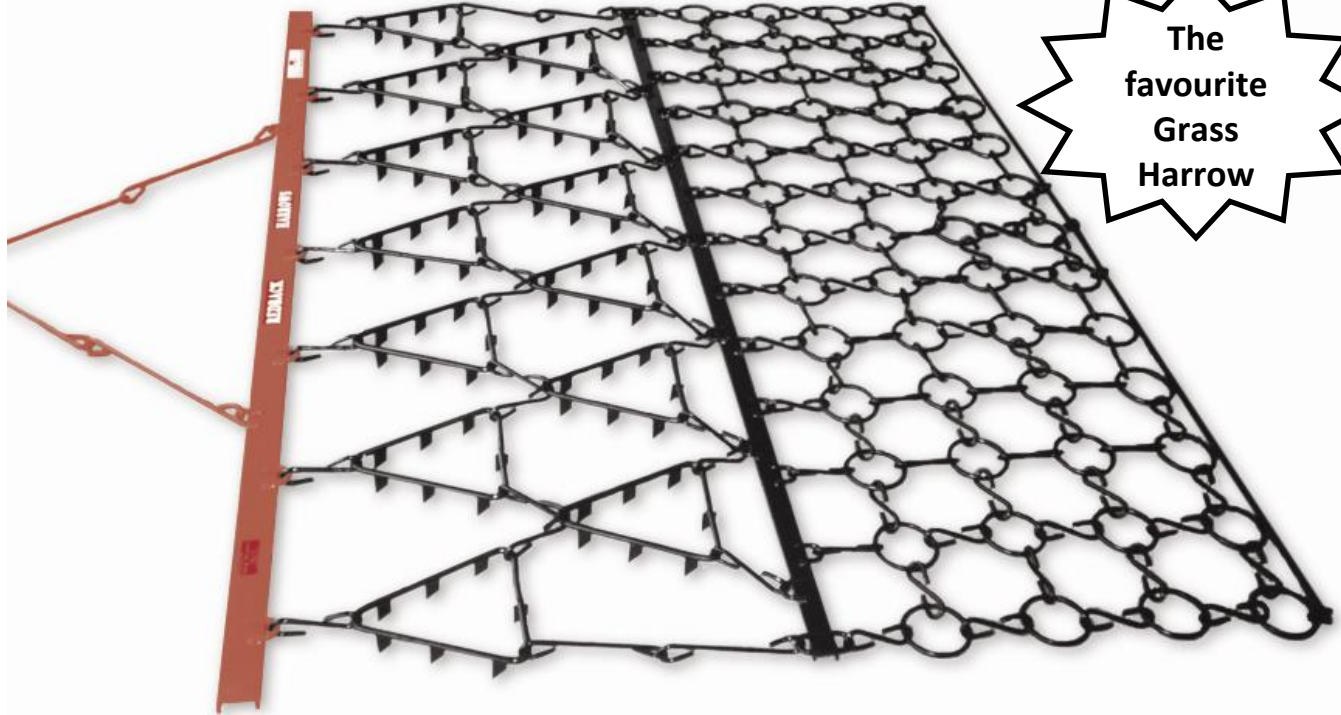

REDBACK

Chain Harrows

Why REDBACK Harrows are smarter....

"Wear-resistant" links & loops

Heavy Duty
Front Bar

Rows of rings
with NO spikes
(lays flat & spreads
material better)

Triangles with rigid spikes
(won't pull back under strain)

Channel middle bar
(this does a lot of levelling & smashing)

Redback... The one with the 'BITE'

Triangle & Chain Harrows

Double row of spiked 16mm triangles & 4 rows of 12mm plain chain

The
favourite
Grass
Harrow

These Harrows are ideal for use in general pasture harrowing / aerating & dung spreading. Also good for finishing cultivation.

Standard sizes available.....

2.5m, 3.0m, 3.5m, 4.0m

Depth - 2.2m

More aggression..... Pull Harrows low, or from a long chain

Economy Harrows are perfect for
dung spreading without the
aggression of spikes. Also ideal
as cover behind direct drill.

Standard sizes available.....

1.0m, 1.5m, 1.75m, 2.0m, 2.5m, 3.0m, 3.5m

Depth - 1.3m (five rows) or 1.5m (six rows)