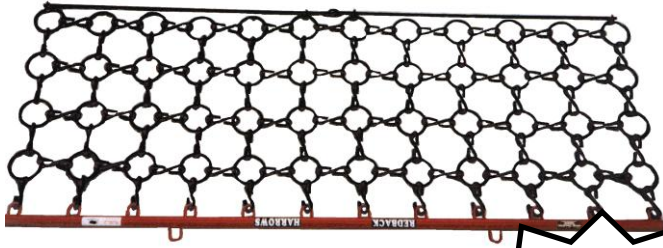

Economy Harrows are perfect for
dung spreading without the
aggression of spikes. Also ideal
as cover behind direct drill.

Standard sizes available.....

1.0m, 1.5m, 1.75m, 2.0m, 2.5m, 3.0m, 3.5m

Depth - 1.3m (five rows) or 1.5m (six rows)

Standard sizes available.....

3.0m, 3.5m, 4.0m

Depth - 2.7m

Drag weights standard

Heavy Duty Double Ring Harrows

3 rows of 20mm super heavy ring-to-ring & 4 rows of 16mm chain

HD Double Ring Harrows are excellent for cultivation with higher trash content

Standard sizes available.....

3.0m, 3.5m, 4.0m

Depth - 2.7m

Drag weights standard

New design!

Other sizes available on request

Cover Harrows

3 rows of 10mm chain, or 4 rows of 12mm chain

Finishes
the
seedbed

Our very popular Plain Chain Seedcover Harrows come in 10mm for lighter work, or 12mm for medium cover and longer life.

Standard sizes available.....

2.5m, 2.7m, 3.0m, 3.5m

Depth - 0.85m