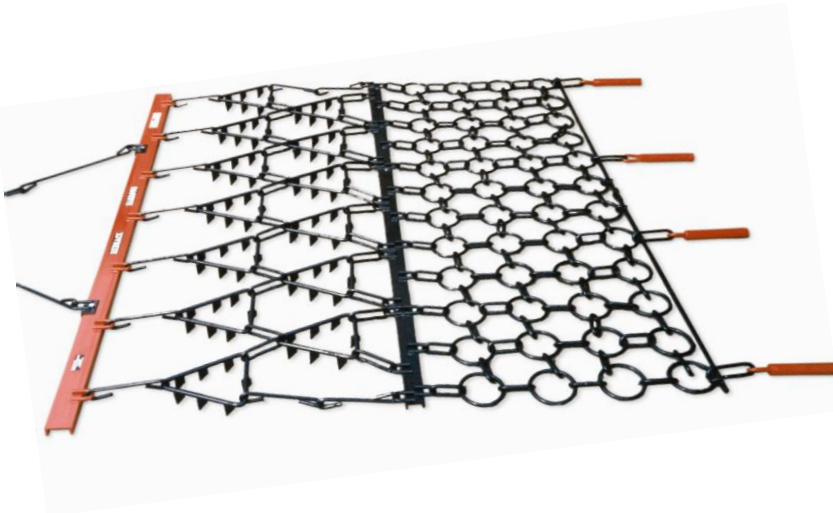

Economy Harrows are perfect for
dung spreading without the
aggression of spikes. Also ideal
as cover behind direct drill.

Standard sizes available.....

1.0m, 1.5m, 1.75m, 2.0m, 2.5m, 3.0m, 3.5m

Depth - 1.3m (five rows) or 1.5m (six rows)

Budget Harrows

3 rows of 10mm open chain

We have now introduced Budget
Harrow. Light and simple, they
are ideal for the small-block
farmer.

Standard sizes available.....

1.5m, 2.0m, 2.5m

Depth - 1.2m

Other sizes available on request

Combo Harrows

Double Row spiked 16mm triangles & 4 rows of 12mm detachable chain

Try these - Combo Harrows are two sets in one! Use as standard Triangle & Chain, or detach the back half for Seedcover Harrows.

Standard sizes available.....

2.5m, 3.0m, 3.5m

Depth - 2.3m total, incl back half

Heavy Duty Triangle & Chain Harrows

Double row of 20mm triangles & 4 rows of 16mm chain

Perfect for heavy pasture aerating / harrowing, or cultivation.