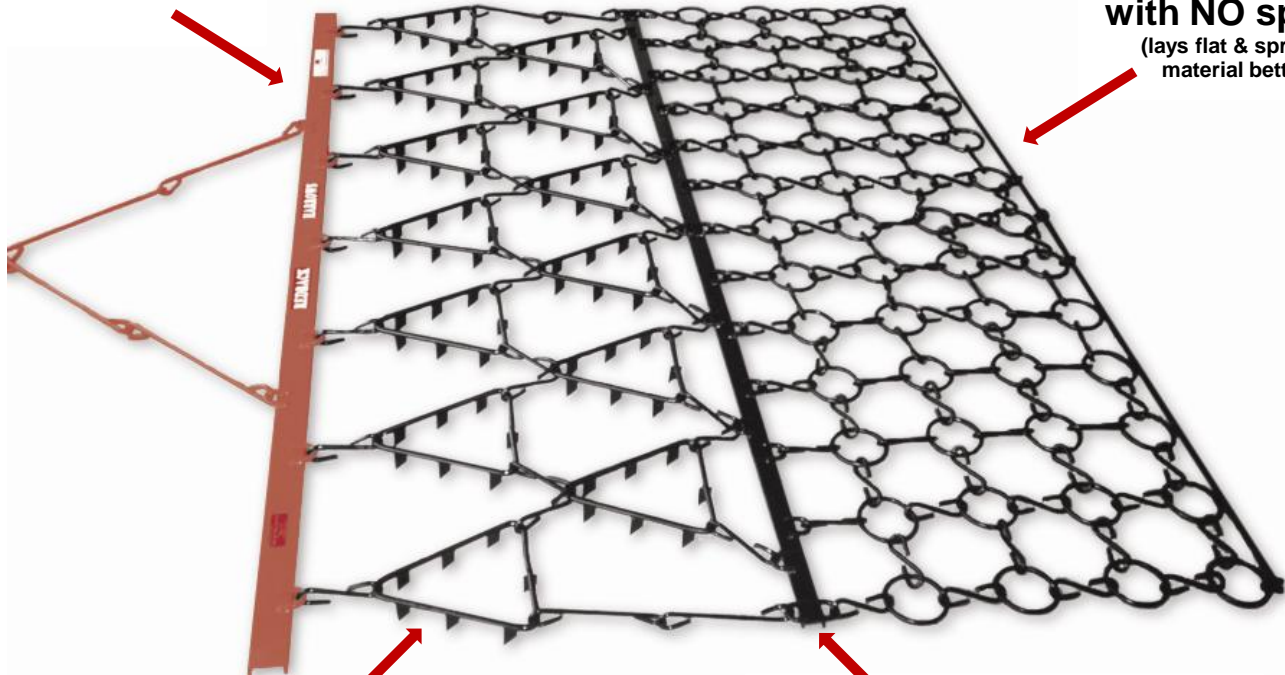

REDBACK

Chain Harrows

Why REDBACK Harrows are smarter....

"Wear-resistant" links & loops

Heavy Duty
Front Bar

Rows of rings
with NO spikes
(lays flat & spreads
material better)

Triangles with rigid spikes
(won't pull back under strain)

Channel middle bar
(this does a lot of levelling & smashing)

Redback... The one with the 'BITE'

Triangle & Chain Harrows

Double row of spiked 16mm triangles & 4 rows of 12mm plain chain

The
favourite
Grass
Harrow

These Harrows are ideal for use in general pasture harrowing / aerating & dung spreading. Also good for finishing cultivation.

Standard sizes available.....

2.5m, 3.0m, 3.5m, 4.0m

Depth - 2.2m

More aggression..... Pull Harrows low, or from a long chain

Economy Harrows are perfect for
dung spreading without the
aggression of spikes. Also ideal
as cover behind direct drill.

Standard sizes available.....

1.0m, 1.5m, 1.75m, 2.0m, 2.5m, 3.0m, 3.5m

Depth - 1.3m (five rows) or 1.5m (six rows)