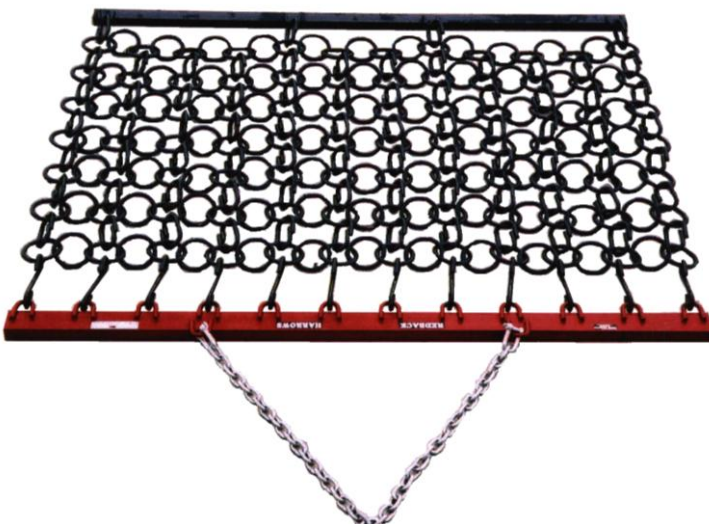

Economy Harrows are perfect for
dung spreading without the
aggression of spikes. Also ideal
as cover behind direct drill.

Standard sizes available.....

1.0m, 1.5m, 1.75m, 2.0m, 2.5m, 3.0m, 3.5m

Depth - 1.3m (five rows) or 1.5m (six rows)

Finishes
the
seedbed

Our very popular Plain Chain Seedcover Harrows come in 10mm for lighter work, or 12mm for medium cover and longer life.

Standard sizes available.....

2.5m, 2.7m, 3.0m, 3.5m

Depth - 0.85m

Heavy Duty Plain Chain Harrows

5 rows of 16mm chain

These heavy unspiked Harrows are ideal for cultivation work, or heavy cover after direct drills.

Standard sizes available.....

3.0m, 3.5m, 4.0m

Depth - 1.6m

Drag weights standard

Monster Harrows

7 rows of 20mm super heavy ring-to-ring

For heavy cultivation & forestry blocks, Monster Harrows will be your solution.

Standard sizes available.....

3.0m, 3.5m

Depth - 2.4m