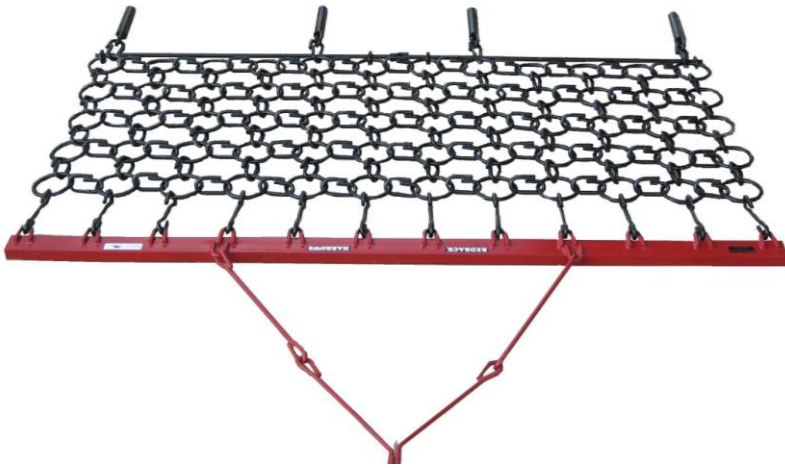

Economy Harrows are perfect for
dung spreading without the
aggression of spikes. Also ideal
as cover behind direct drill.

Standard sizes available.....

1.0m, 1.5m, 1.75m, 2.0m, 2.5m, 3.0m, 3.5m

Depth - 1.3m (five rows) or 1.5m (six rows)

Finishes
the
seedbed

Our very popular Plain Chain Seedcover Harrows come in 10mm for lighter work, or 12mm for medium cover and longer life.

Standard sizes available.....

2.5m, 2.7m, 3.0m, 3.5m

Depth - 0.85m

Heavy Duty Plain Chain Harrows

5 rows of 16mm chain

These heavy unspiked Harrows are ideal for cultivation work, or heavy cover after direct drills.

Standard sizes available.....

3.0m, 3.5m, 4.0m

Depth - 1.6m

Drag weights standard

Monster Harrows

7 rows of 20mm super heavy ring-to-ring

For heavy cultivation & forestry blocks, Monster Harrows will be your solution.

Standard sizes available.....

3.0m, 3.5m

Depth - 2.4m