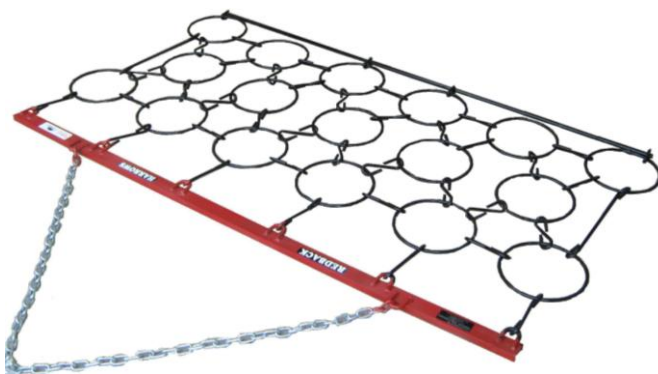

Designed specially to suit
ATV / Small tractors. Used for
general pasture harrowing,
aerating or dung spreading.

Standard sizes available.....

1.4m, 1.75m, 2.1m, 2.45m

Depth 1.7m

Economy Harrows

5 rows of 12mm plain chain (2.0m + has 6 rows and heavy drawbar)

Economy Harrows are perfect for
dung spreading without the
aggression of spikes. Also ideal
as cover behind direct drill.

Standard sizes available.....

1.0m, 1.5m, 1.75m, 2.0m, 2.5m, 3.0m, 3.5m

Depth - 1.3m (five rows) or 1.5m (six rows)

Budget Harrows

3 rows of 10mm open chain

We have now introduced Budget
Harrow. Light and simple, they
are ideal for the small-block
farmer.

Standard sizes available.....

1.5m, 2.0m, 2.5m

Depth - 1.2m

Other sizes available on request

Combo Harrows

Double Row spiked 16mm triangles & 4 rows of 12mm detachable chain

Try these - Combo Harrows are two sets in one! Use as standard Triangle & Chain, or detach the back half for Seedcover Harrows.