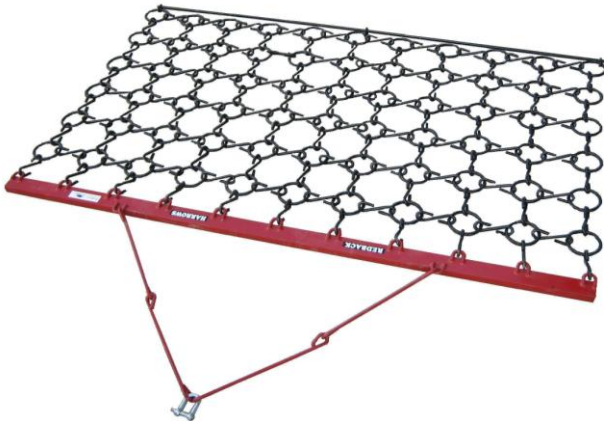

Designed specially to suit
ATV / Small tractors. Used for
general pasture harrowing,
aerating or dung spreading.

Standard sizes available.....

1.4m, 1.75m, 2.1m, 2.45m

Depth 1.7m

Economy Harrows

5 rows of 12mm plain chain (2.0m + has 6 rows and heavy drawbar)

Economy Harrows are perfect for
dung spreading without the
aggression of spikes. Also ideal
as cover behind direct drill.

Standard sizes available.....

1.0m, 1.5m, 1.75m, 2.0m, 2.5m, 3.0m, 3.5m

Depth - 1.3m (five rows) or 1.5m (six rows)

Budget Harrows

3 rows of 10mm open chain

We have now introduced Budget
Harrow. Light and simple, they
are ideal for the small-block
farmer.

Standard sizes available.....

1.5m, 2.0m, 2.5m

Depth - 1.2m

Other sizes available on request

Combo Harrows

Double Row spiked 16mm triangles & 4 rows of 12mm detachable chain

Try these - Combo Harrows are two sets in one! Use as standard Triangle & Chain, or detach the back half for Seedcover Harrows.