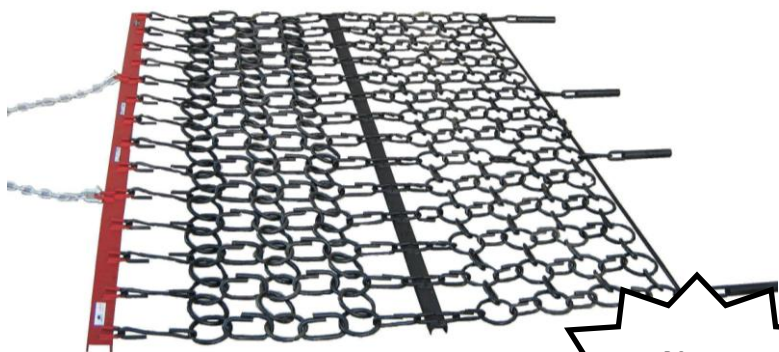

Economy Harrows are perfect for
dung spreading without the
aggression of spikes. Also ideal
as cover behind direct drill.

Standard sizes available.....

1.0m, 1.5m, 1.75m, 2.0m, 2.5m, 3.0m, 3.5m

Depth - 1.3m (five rows) or 1.5m (six rows)

Standard sizes available.....

2.5m, 3.0m, 3.5m

Depth - 2.3m total, incl back half

Heavy Duty Triangle & Chain Harrows

Double row of 20mm triangles & 4 rows of 16mm chain

Perfect for heavy pasture aerating / harrowing, or cultivation.

Standard sizes available.....

3.0m, 3.5m, 4.0m

Depth - 2.7m

Drag weights standard

Heavy Duty Double Ring Harrows

3 rows of 20mm super heavy ring-to-ring & 4 rows of 16mm chain

HD Double Ring Harrows are excellent for cultivation with higher trash content

Finishes
the
seedbed

Our very popular Plain Chain Seedcover Harrows come in 10mm for lighter work, or 12mm for medium cover and longer life.

Standard sizes available.....

2.5m, 2.7m, 3.0m, 3.5m

Depth - 0.85m