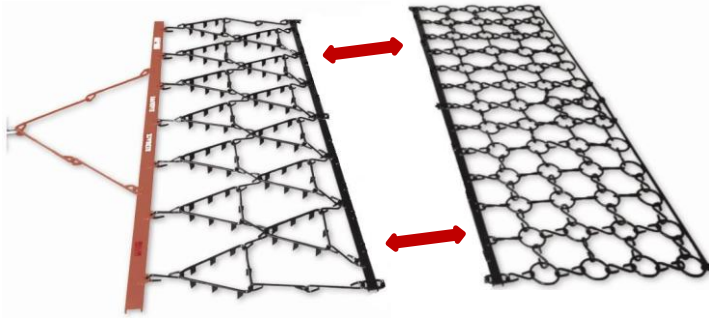

Economy Harrows are perfect for
dung spreading without the
aggression of spikes. Also ideal
as cover behind direct drill.

Standard sizes available.....

1.0m, 1.5m, 1.75m, 2.0m, 2.5m, 3.0m, 3.5m

Depth - 1.3m (five rows) or 1.5m (six rows)

Budget Harrows

3 rows of 10mm open chain

We have now introduced Budget
Harrow. Light and simple, they
are ideal for the small-block
farmer.

Standard sizes available.....

1.5m, 2.0m, 2.5m

Depth - 1.2m

Other sizes available on request

Combo Harrows

Double Row spiked 16mm triangles & 4 rows of 12mm detachable chain

Try these - Combo Harrows are two sets in one! Use as standard Triangle & Chain, or detach the back half for Seedcover Harrows.

Standard sizes available.....

2.5m, 3.0m, 3.5m

Depth - 2.3m total, incl back half

Heavy Duty Triangle & Chain Harrows

Double row of 20mm triangles & 4 rows of 16mm chain

Perfect for heavy pasture aerating / harrowing, or cultivation.