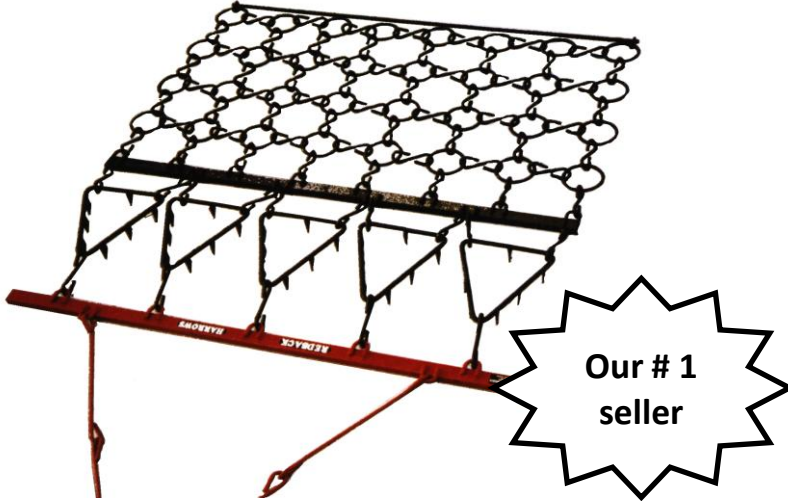

Less aggression..... Pull Harrows high, or shorten chain

Improve your pasture - Increase your profits

REDBACK

- Proven since 1991

ATV Harrows

Single row of spiked 16mm triangles & 4 rows of 12mm plain chain

Designed specially to suit
ATV / Small tractors. Used for
general pasture harrowing,
aerating or dung spreading.

Standard sizes available.....

1.4m, 1.75m, 2.1m, 2.45m

Depth 1.7m

Economy Harrows

5 rows of 12mm plain chain (2.0m + has 6 rows and heavy drawbar)

Economy Harrows are perfect for
dung spreading without the
aggression of spikes. Also ideal
as cover behind direct drill.

Standard sizes available.....

1.0m, 1.5m, 1.75m, 2.0m, 2.5m, 3.0m, 3.5m

Depth - 1.3m (five rows) or 1.5m (six rows)

Budget Harrows

3 rows of 10mm open chain

We have now introduced Budget
Harrow. Light and simple, they
are ideal for the small-block
farmer.

Standard sizes available.....

1.5m, 2.0m, 2.5m

Depth - 1.2m

Other sizes available on request