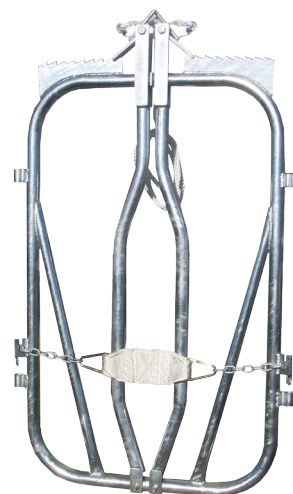

\$850 +GST (\$977 incl GST)

Standard Headbail

\$680 +GST (\$782 incl GST)

Highland Headbail

\$850 +GST (\$977 incl GST)

Top and side bars prevent animals from pushing through from behind while being used as a gate.

Supplied with straight or shaped yoke.

Non trapping yoke can be moved to either of two positions.

Suitable when only one animal is being treated as there is a gap for other animals to push past.

Non trapping yoke welded to frame.

For animals with wide horns.

Double ratchets for double opening yoke.

Horizontal webbing clips on as required.

Features

- Can be left or right hung.
- For use with dairy and lifestyle animals.
- Headbail locked from behind by pulling rope.

Dimensions

- Outside Frame 800mm
- Inside Pipe Frame 720mm
- Height 1300mm